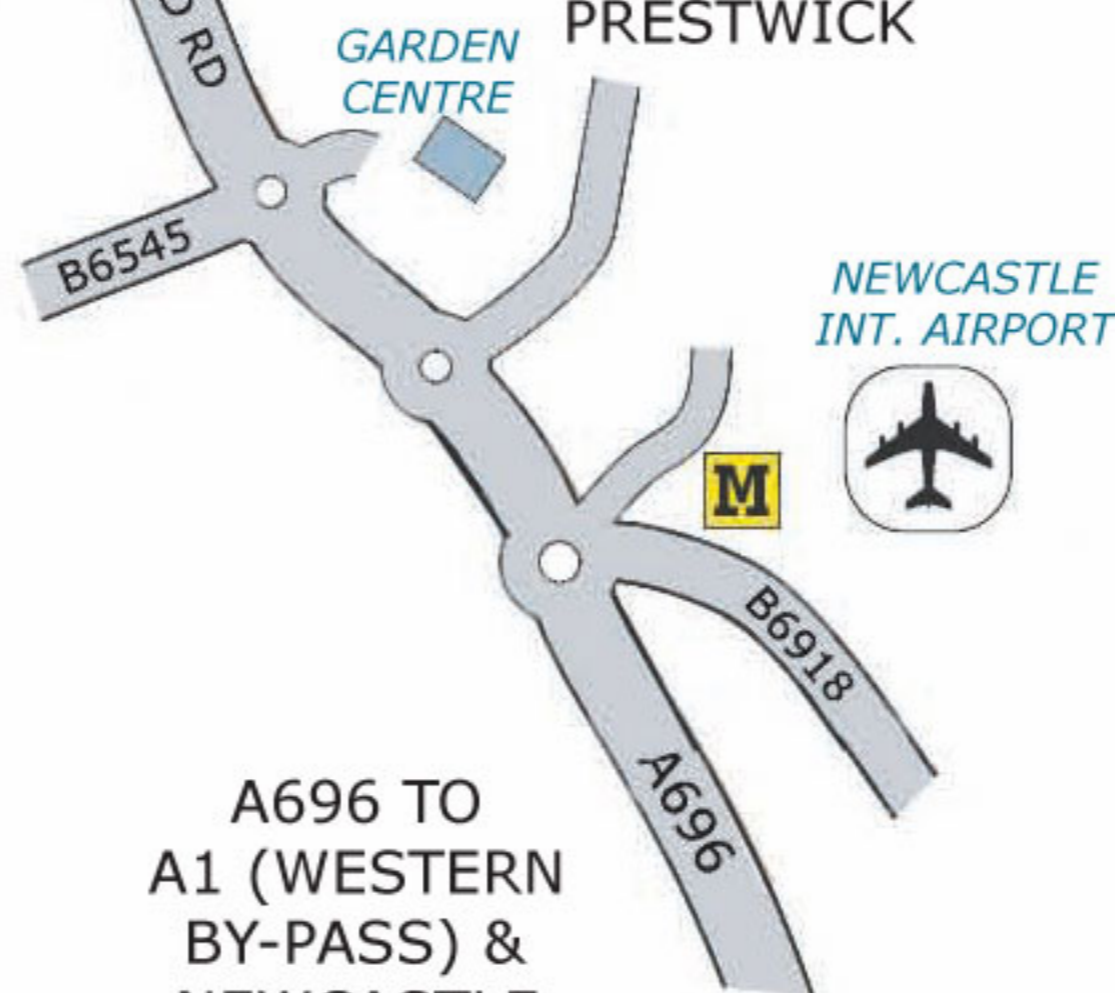

A197 TO
MORPETH TOWN
CENTRE (A1 NORTH)
& A196 ASHINGTON

A1 SOUTH
(WESTERN BY-PASS)
& NEWCASTLE

KIRKLEY HALL

A696 TO
OTTERBURN
& A68
JEDBURGH

PONTELAND

TO
PRESTWICK

A696 TO
A1 (WESTERN
BY-PASS) &
NEWCASTLE